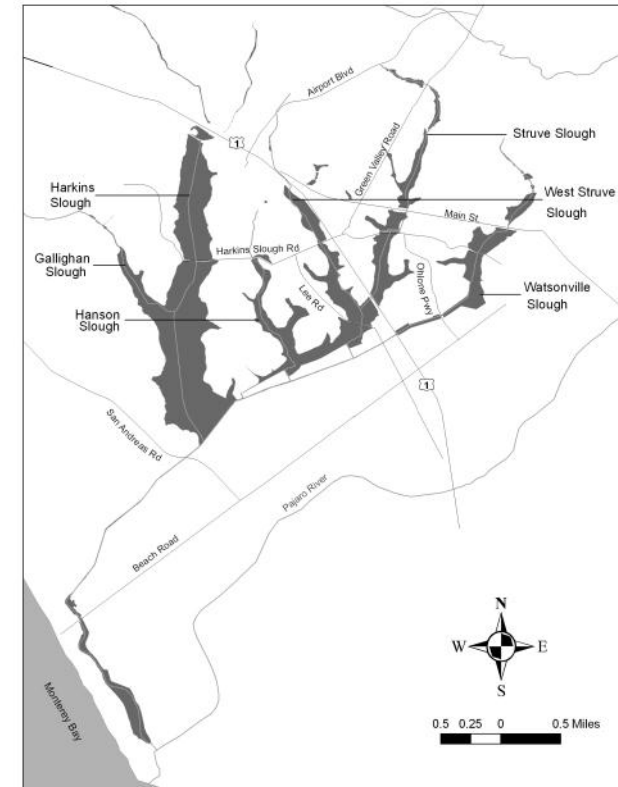

W	Sp	Su	F	Breeder
BLACKBIRDS & ORIOLES					
Bobolink		x		x	
Red-winged Blackbird	x	x	x	x	x
Tri-colored Blackbird	x		x	x	
Western Meadowlark	x	x		x	
Yellow-headed Blackbird		x		x	
Brewer's Blackbird	x	x	x	x	x
Great-tailed Grackle	x	x	x	x	x
Brown-headed Cowbird	x	x	x	x	x
Hooded Oriole		x	x		x
Bullock's Oriole		x	x		x
FINCHES					
Purple Finch	x	x	x	x	x
House Finch	x	x	x	x	x
Pine Siskin	x	x		x	
Lesser Goldfinch	x	x	x	x	x
American Goldfinch	x	x	x	x	x
OLD WORLD SPARROWS					
House Sparrow	x	x	x	x	x

W= Nov-Feb, Sp= (Feb) Mar-May, Su= June-July, F= (July) Aug-Oct

Field Notes:

This checklist's emphasis is primarily on slough birds. The following have been purposely omitted and should be added to field notes if need be: Albatrosses, etc.; Storm-Petrels; Skuas/Jaegers; Alcids; Dippers; some rarities, hybrids, intergrades, and subspecies.

Checklist creators Nanci Adams and Noëlle Antolin wish to thank Steve Gerow and Roger Wolfe for their editing. Jones and Stokes datasets, Santa Cruz Bird Club's website, as well as eBird and Monterey Bay Birding postings were also particularly helpful.

BIRDS OF THE WATSONVILLE WETLANDS

This checklist covers Watsonville, Struve, West Struve, Harkins, Gallighan, Hanson Sloughs, adjacent marshlands, and the Pajaro River Estuary. Lands include areas protected by the California Department of Fish and Game, the City of Watsonville, the Santa Cruz Land Trust, U.S. Fish and Wildlife Service, and private land owners. Visitors should respect public regulations and private-access restrictions.

This checklist, a work in progress, may be supplemented by the more inclusive "Birding and Wildlife Guide and Maps, Santa Cruz County," prepared by David Suddjian and the Santa Cruz Bird Club. Seasonal slough information is intended only as a general guideline.

Produced in 2010 by the Watsonville Wetlands Watch

P.O. Box 1239
Freedom, CA 95019
(831) 728-1156
www.watsonvillewetlandswatch.org