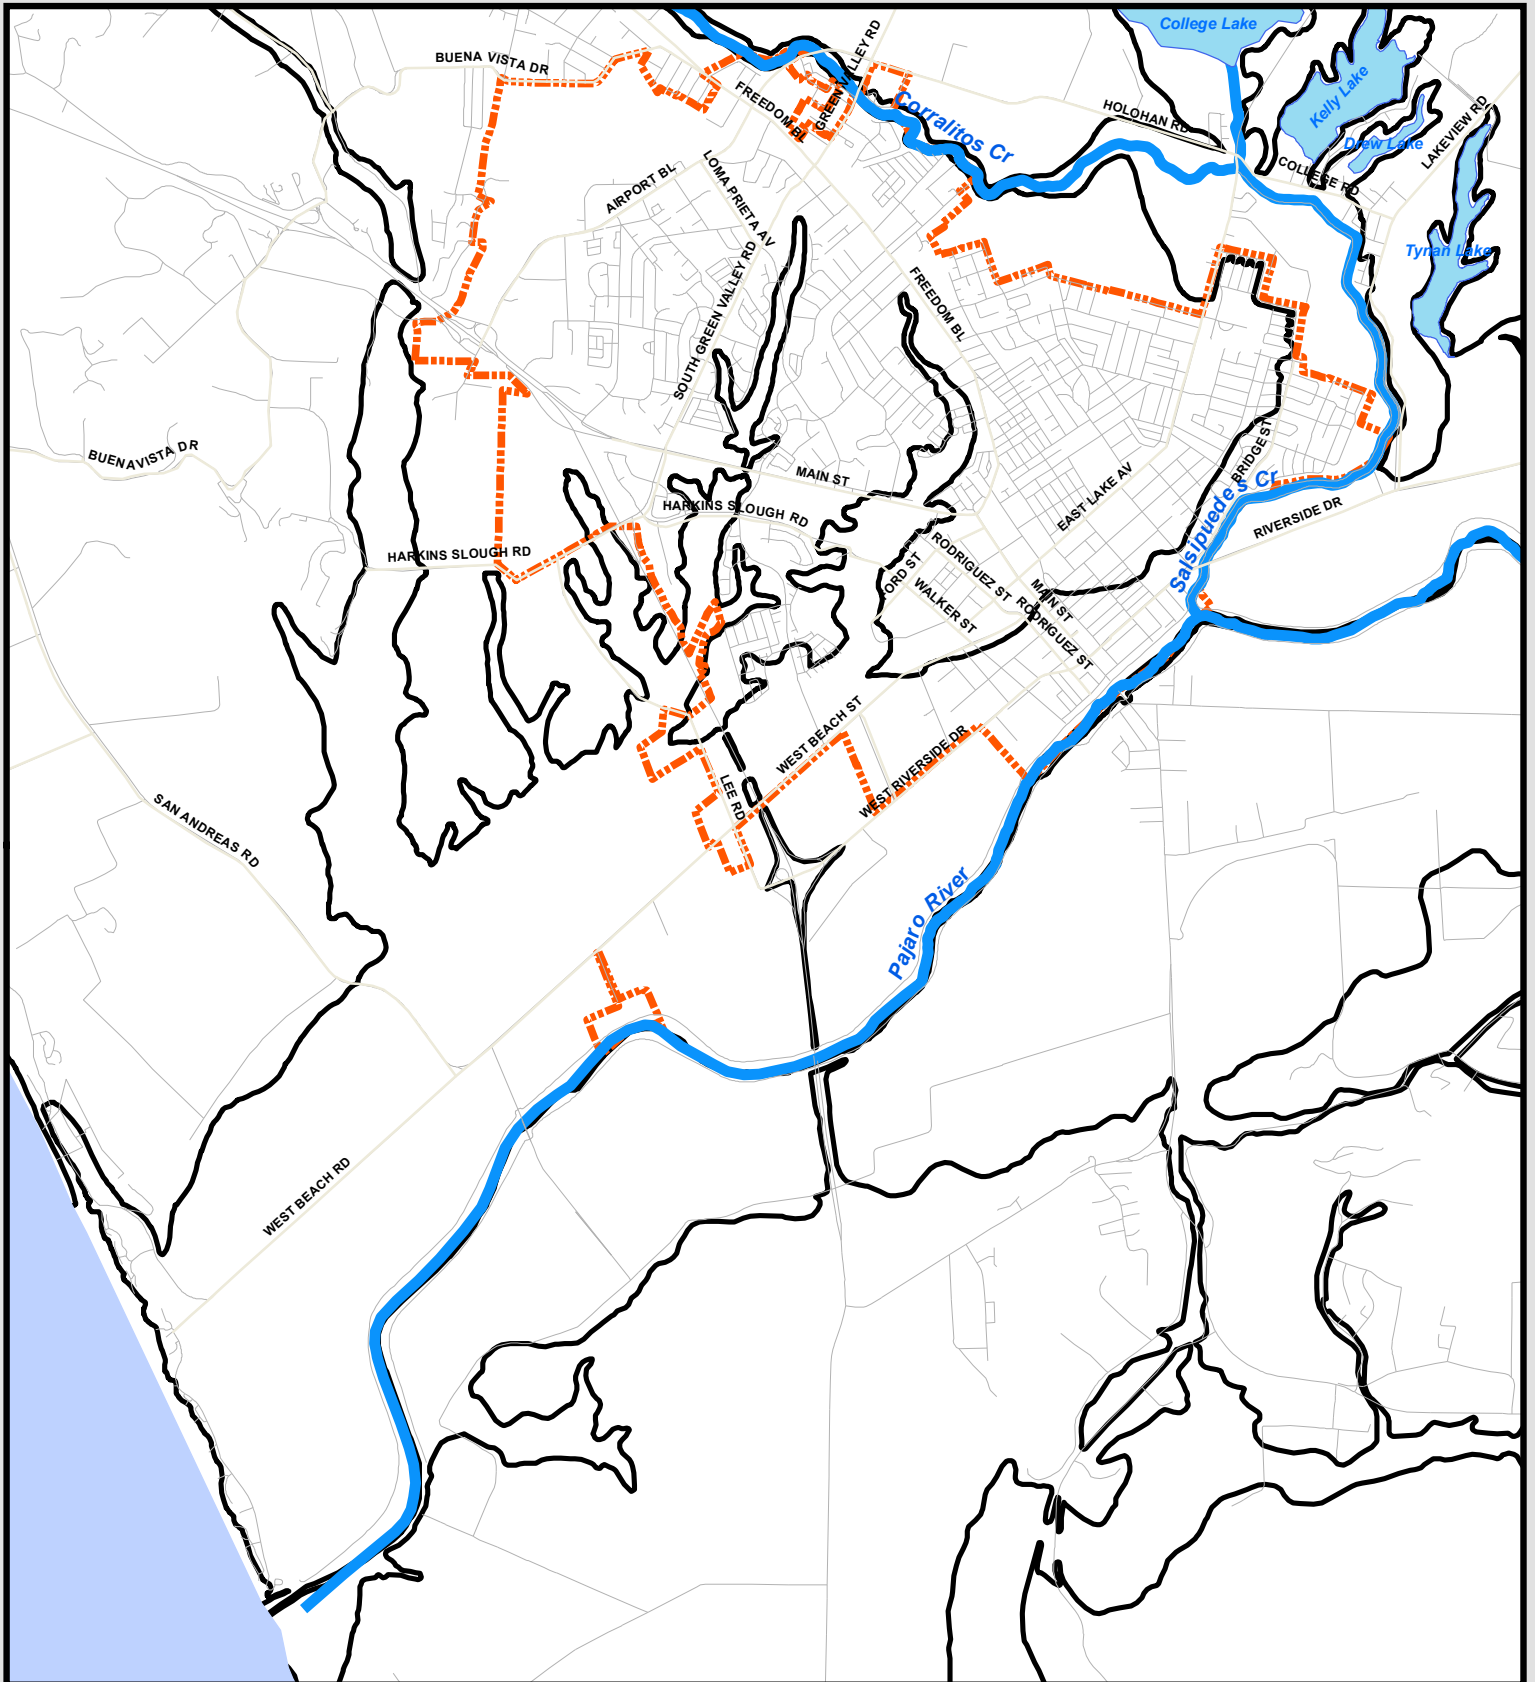

# FEMA 100yr Flood Zone Cities of Watsonville and Pajaro

**City of Watsonville**  
Motto: "Opportunity Through Diversity: Unity Through Cooperation"

**Legend**

-  Streets
-  Streams
-  Lakes
-  Ocean
-  FEMA 100yr Flood Zone
-  Watsonville City Limit

1,200 600 0 1,200 2,400 3,600 4,800 Feet

Prepared by Watsonville GIS Center 4-27-2007.  
This Document is a graphic representation only of best available sources from the County of Santa Cruz.  
The City of Watsonville assumes no responsibility for any errors.